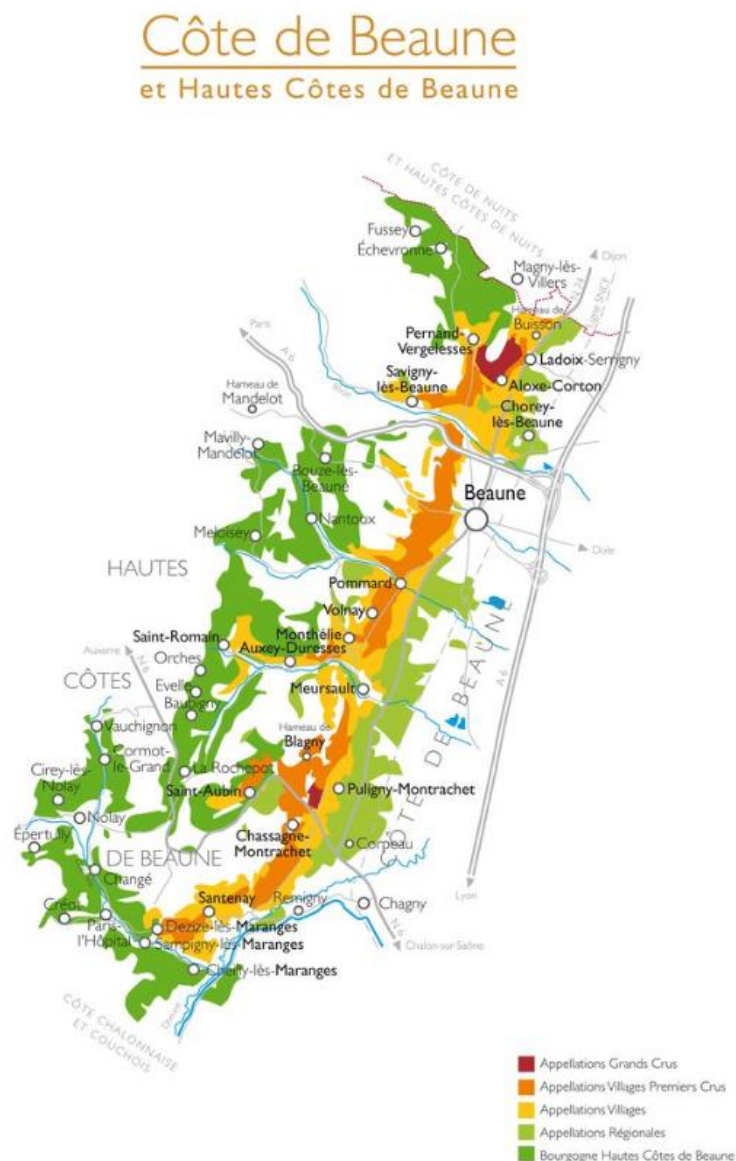

<b>WINES BY THE GLASS   按杯购买的葡萄酒</b>	3
<b>CHAMPAGNES AND SPARKLING WINES   香槟以及气泡酒</b>	4 - 5
<b>WHITE WINES   白葡萄酒</b>	
Bourgogne	6 - 7
Alsace, Jura, Savoie, Vallée du Rhône, Provence, Languedoc-Roussillon, Bordeaux	8
Loire	9
Austria, Germany, Italy, Spain, Switzerland, Australia, New Zealand, United States	10
<b>SWEET WINES   甜葡萄酒</b>	
France, Hungary, Austria	11
<b>ROSE WINES   桃红葡萄酒</b>	
France	11
<b>RED WINES   红葡萄酒</b>	
Bourgogne, Jura	12 - 15
Vallée du Rhône, Provence, Languedoc-Roussillon, Sud-Ouest	16
Bordeaux	17 - 21
Loire	22
Italy, Spain, Portugal	23
Australia, New Zealand, United States, Chile, China	24
<b>FORTIFIED WINES   加强型葡萄酒</b>	24

# Collection Lameloise

Collection Lameloise 是来自法国勃艮第，特地为 Maison Lameloise Chagny 餐厅精心订制，并为 Maison Lameloise Shanghai 餐厅独家引进。这些精选的葡萄酒不仅代表勃艮第标志性的风土人情及口味，其酒庄也位于 Maison Lameloise Chagny 附近。

Collection Lameloise is a selection of Burgundy wines specially elaborated for Maison Lameloise in France and exclusively imported for Maison Lameloise Shanghai. This selection of wines represents iconic terroirs and expressions of Burgundy, all situated closely to the restaurant in Chagny.