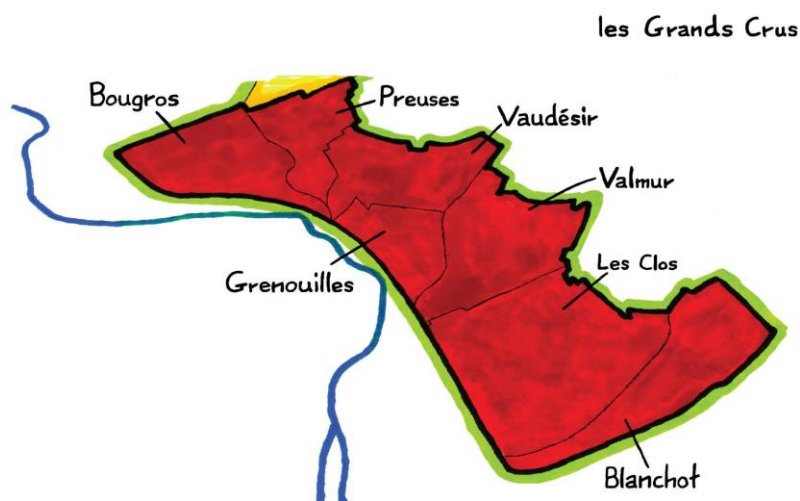

*château de clos de vougeot*

welcome to bâtard.

our wine list continues a thirty-three year history in this space celebrating and sharing great chardonnay and pinot noir from burgundy.

at over 1200 selections, our burgundy list is among the largest in the country, and contains many verticals of the region's finest wines.

tonight, we kindly invite you to join us on the next chapter of this journey through burgundy.

jason jacobeit, wine director  
erik westman, sommelier

**table of contents**

rosé - 3  
sparkling - 3-4  
white burgundy - 5-13  
teutonic whites - 14  
whites, southern france - 15  
whites, best of the rest - 15  
red burgundy - 16-47  
bordeaux - 48-50  
rhône and southern france - 51-52  
u.s. reds - 53  
half bottles - 54  
sweet wine - 55

## Chablis Grands Crus

Our collective understanding of many of Chablis' greatest vineyards is owed as much to the wines of Raveneau as the vineyards themselves. Perhaps nowhere in Burgundy is the force of a single producer as magnificently felt as the Raveneau family's here; for many, Raveneau is Chablis, Chablis Raveneau. In particular, these wines possess the capacity to grow in dimension and complexity with age. Mature Raveneau is a remarkably individual, original experience.