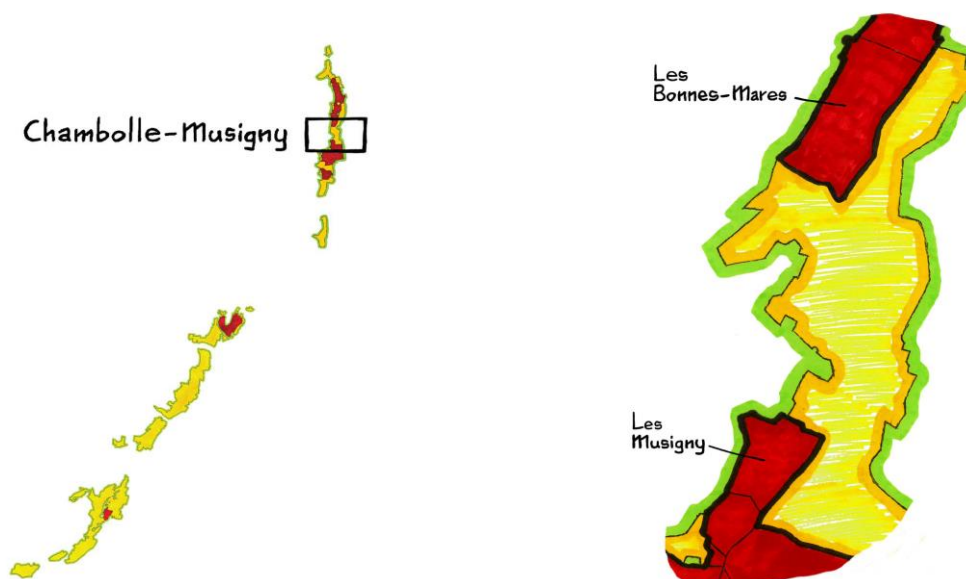

PRODUCER SPOTLIGHT

QUINTESSENTIAL CHAMBOLLE - DOMAINE GHISLAINE BARTHOD

There is nothing but Chambolle at Domaine Ghislaine Barthod, excepting a gorgeous little Bourgogne Rouge grown just outside the village. Her nine *premiers crus* display the dazzling diversity of terrain in this extraordinary place, from the structure and mineral intensity of Les Cras and Les Fuées to the seductive, soft-centered loveliness of Chatelots, Aux Beaux Bruns, and Charmes. These are gorgeous wines with highly specific vineyard-driven personalities, each possessing the capacity to age gracefully to its apogee of expressiveness.

BOURGOGNE ROUGE 2010	145
CHAMBOLLE-MUSIGNY 2010	245
CHAMBOLLE-MUSIGNY 2006	235
CHAMBOLLE-MUSIGNY PREMIER CRU 'LES COMBOTTES' 2005	485
CHAMBOLLE-MUSIGNY PREMIER CRU 'AUX BEAUX BRUNS' 2014	300
CHAMBOLLE-MUSIGNY PREMIER CRU 'AUX BEAUX BRUNS' 2013	300
CHAMBOLLE-MUSIGNY PREMIER CRU 'AUX BEAUX BRUNS' 2012	300
CHAMBOLLE-MUSIGNY PREMIER CRU 'AUX BEAUX BRUNS' 2005	485
CHAMBOLLE-MUSIGNY PREMIER CRU 'CHATELOTS' 2014	300
CHAMBOLLE-MUSIGNY PREMIER CRU 'CHATELOTS' 2013	300
CHAMBOLLE-MUSIGNY PREMIER CRU 'CHATELOTS' 2012	300
CHAMBOLLE-MUSIGNY PREMIER CRU 'CHATELOTS' 2000	445
CHAMBOLLE-MUSIGNY PREMIER CRU 'VÉROILLES' 2014	308
CHAMBOLLE-MUSIGNY PREMIER CRU 'VÉROILLES' 2013	308
CHAMBOLLE-MUSIGNY PREMIER CRU 'VÉROILLES' 2002	475
CHAMBOLLE-MUSIGNY PREMIER CRU 'CHARMES' 2014	305
CHAMBOLLE-MUSIGNY PREMIER CRU 'LES CRAS' 2014	315
CHAMBOLLE-MUSIGNY PREMIER CRU 'LES CRAS' 2013	315
CHAMBOLLE-MUSIGNY PREMIER CRU 'LES CRAS' 2007	355
CHAMBOLLE-MUSIGNY PREMIER CRU 'LES CRAS' 2006	375
CHAMBOLLE-MUSIGNY PREMIER CRU 'LES CRAS' 1999	510