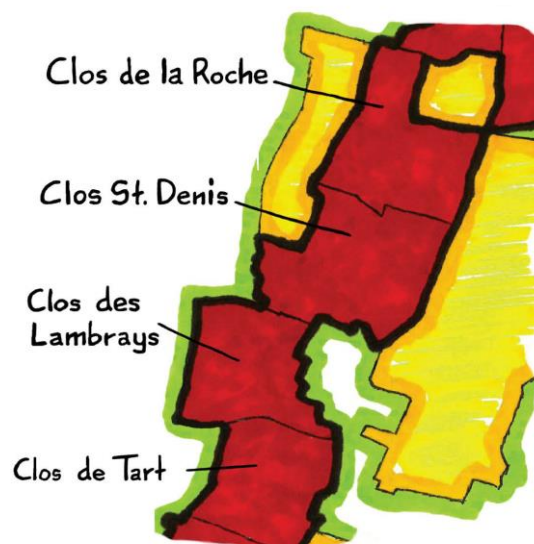

PRODUCER SPOTLIGHT

DOMAINE HUBERT LIGNIER

The name Hubert Lignier is inextricably linked to the village of Morey-St.-Denis. For decades, Hubert and his sons Romain and Laurent have endured as a reference-point for highly individual, soulful expressions of many of Morey's top vineyards. Each Lignier wine attests to the exceptionally strong bond between a unique vineyard and a family with a passion for expressing its character with humility and vigilance. These are sensational wines.

Morey Grands Crus

GEVREY-CHAMBERTIN 2014	165
GEVREY-CHAMBERTIN 2013	170
MOREY-ST.-DENIS 2013	170
MOREY-ST.-DENIS 'trilogie' 2014	170
MOREY-ST.-DENIS 'très girard' 2014	170
MOREY-ST.-DENIS 'très girard' 2012	170
CHAMBOLLE-MUSIGNY 'les bussières' 2014	205
GEVREY-CHAMBERTIN PREMIER CRU 'AUX COMBOTTES' 2014	405
GEVREY-CHAMBERTIN PREMIER CRU 'AUX COMBOTTES' 2013	405
GEVREY-CHAMBERTIN PREMIER CRU 'AUX COMBOTTES' 2012 (MAGNUM)	925
GEVREY-CHAMBERTIN PREMIER CRU 'AUX COMBOTTES' 2002 (MAGNUM)	1200
MOREY-ST.-DENIS PREMIER CRU 'LA RIOTTE' 2014	275
MOREY-ST.-DENIS PREMIER CRU 'LES CHAFFOTS' 2014	295
MOREY-ST.-DENIS PREMIER CRU 'LES CHAFFOTS' 2013	275
MOREY-ST.-DENIS PREMIER CRU 'vieilles vignes' 2014	385
MOREY-ST.-DENIS PREMIER CRU 'vieilles vignes' 2013	355
MOREY-ST.-DENIS PREMIER CRU 'vieilles vignes' 2006	375
MOREY-ST.-DENIS PREMIER CRU 'vieilles vignes' 2003	375
MOREY-ST.-DENIS PREMIER CRU 'vieilles vignes' 1996 (MAGNUM)	875
CHAMBOLLE-MUSIGNY PREMIER CRU 'LES BAUDES' 2014	375
CHAMBOLLE-MUSIGNY PREMIER CRU 'LES BAUDES' 2013	350
CHAMBOLLE-MUSIGNY PREMIER CRU 'LES BAUDES' 2012	375
CLOS DE LA ROCHE GRAND CRU 2014	795
CLOS DE LA ROCHE GRAND CRU 2013	750
CLOS DE LA ROCHE GRAND CRU 2012	795
CLOS DE LA ROCHE GRAND CRU 2007 (MAGNUM)	1475
CLOS DE LA ROCHE GRAND CRU 2005	975
CHARMES-CHAMBERTIN GRAND CRU 2014	650
CHARMES-CHAMBERTIN GRAND CRU 2013	625
CHARMES-CHAMBERTIN GRAND CRU 2012	650
GRIOTTES-CHAMBERTIN GRAND CRU 2014	565