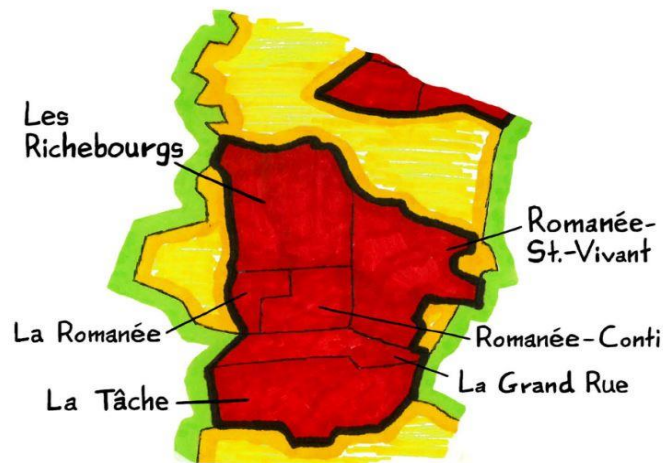

PRODUCER SPOTLIGHT

VOSNE-ROMANÉE SPOTLIGHT

Known affectionately as 'The Pearl of the Côte,' Vosne-Romanée is, stated simply, the source of the most long-lived, majestic, and fiercely individual Pinot Noir on the planet. Méo-Camuzet's Richebourg and Cathiard's Romanée-St.-Vivant are among the very greatest examples of their uniquely beautiful vineyards. Each producer also works with a number of spectacular *premier crus* that are often just as convincing as their *grand cru* stablemates.

DOMAINE MÉO-CAMUZET

MARSANNAY 2012 (méo-camuzet frère et soeurs)	125
CHAMBOLLE-MUSIGNY PREMIER CRU 'FEUSSELOTES' 2006 (méo-camuzet frère et soeurs	335
CHAMBOLLE-MUSIGNY PREMIER CRU 'FEUSSELOTES' 2005 (méo-camuzet frère et soeurs	420
VOSNE-ROMANÉE PREMIER CRU PREMIER CRU 'AU CROS PARANTOUX' 2013	1175
VOSNE-ROMANÉE PREMIER CRU PREMIER CRU 'AU CROS PARANTOUX' 2011	875
VOSNE-ROMANÉE PREMIER CRU PREMIER CRU 'AU CROS PARANTOUX' 2002	2250
VOSNE-ROMANÉE PREMIER CRU PREMIER CRU 'AUX BRÛLÉES' 2002	785
VOSNE-ROMANÉE PREMIER CRU PREMIER CRU 'CHAUMES' 2009	400
VOSNE-ROMANÉE PREMIER CRU PREMIER CRU 'CHAUMES' 2008	340
VOSNE-ROMANÉE PREMIER CRU PREMIER CRU 'CHAUMES' 2005	450
VOSNE-ROMANÉE PREMIER CRU PREMIER CRU 'CHAUMES' 2000	380
NUITS-ST.-GEORGES PREMIER CRU 'AUX BOUDOTS' 2014	365
NUITS-ST.-GEORGES PREMIER CRU 'AUX BOUDOTS' 2003	365
NUITS-ST.-GEORGES PREMIER CRU 'LES MURGERS' 2008	375
NUITS-ST.-GEORGES PREMIER CRU 'LES MURGERS' 2003	365
NUITS-ST.-GEORGES PREMIER CRU 'LES MURGERS' 2002 (MAGNUM)	875
NUITS-ST.-GEORGES PREMIER CRU 'LES MURGERS' 2001	455
CORTON-ROGNET GRAND CRU 2001	525
ÉCHÉZEAUX GRAND CRU 'les rouges du bas' 2014	750
CLOS DE VOUGEOT GRAND CRU 2009	775
CLOS DE VOUGEOT GRAND CRU 2008	725
RICHEBOURG GRAND CRU 2009	2250
RICHEBOURG GRAND CRU 2008	1875
RICHEBOURG GRAND CRU 2007	1775
RICHEBOURG GRAND CRU 2001	2150